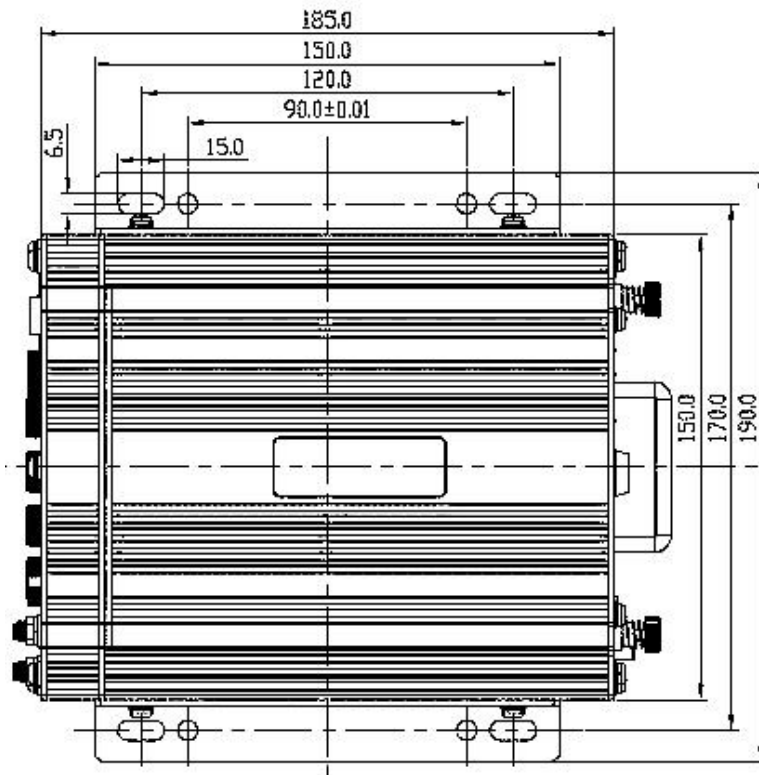

acceleration, video loss, temperature) Mirror recording
	Pre-recording	0-30minutes
	Post-recording	0-30 minutes
Playback	Playback Channel	1 channel by local playback
	Search Mode	Date/time, channel, event
Network	Ethernet	100Mbps Ethernet port, aviation connector (RJ45 port optional)
	WIFI	Supports 802.11b/g/n (optional)
	3G/4G	WCDMA / EVDO / TDD-LTE / FDD-LTE (optional)
Locating	GPS	Built in U-blox GPS module (optional). Location tracking, speed detection and time sync.
Storage	Hard disk	Supports 2.5" hard disk up to 2TB
Interface	USB	USB 2.0
	SD	SD x 1, max. 128GB
	RS232	RS232 x 1, Support extension to 4 (232 x 2, 485 x 2)
	Sensor	8 inputs, 2 outputs
	G-sensor	Built-in 3 axis G-sensor
Power	Input	DC 8-36V
	Output	12V@1A, 5V@1A
Mechanical	Dimension (L × W × H)	185mmx190mmx75mm (with mounting brackets)
	Weight	1.8 kg
Environment	Protection	IP54
	Operating Temperature	-40°C- +70°C(With heater) or -10°C- +70°C
	Operating Relative Humidity	8%-90%