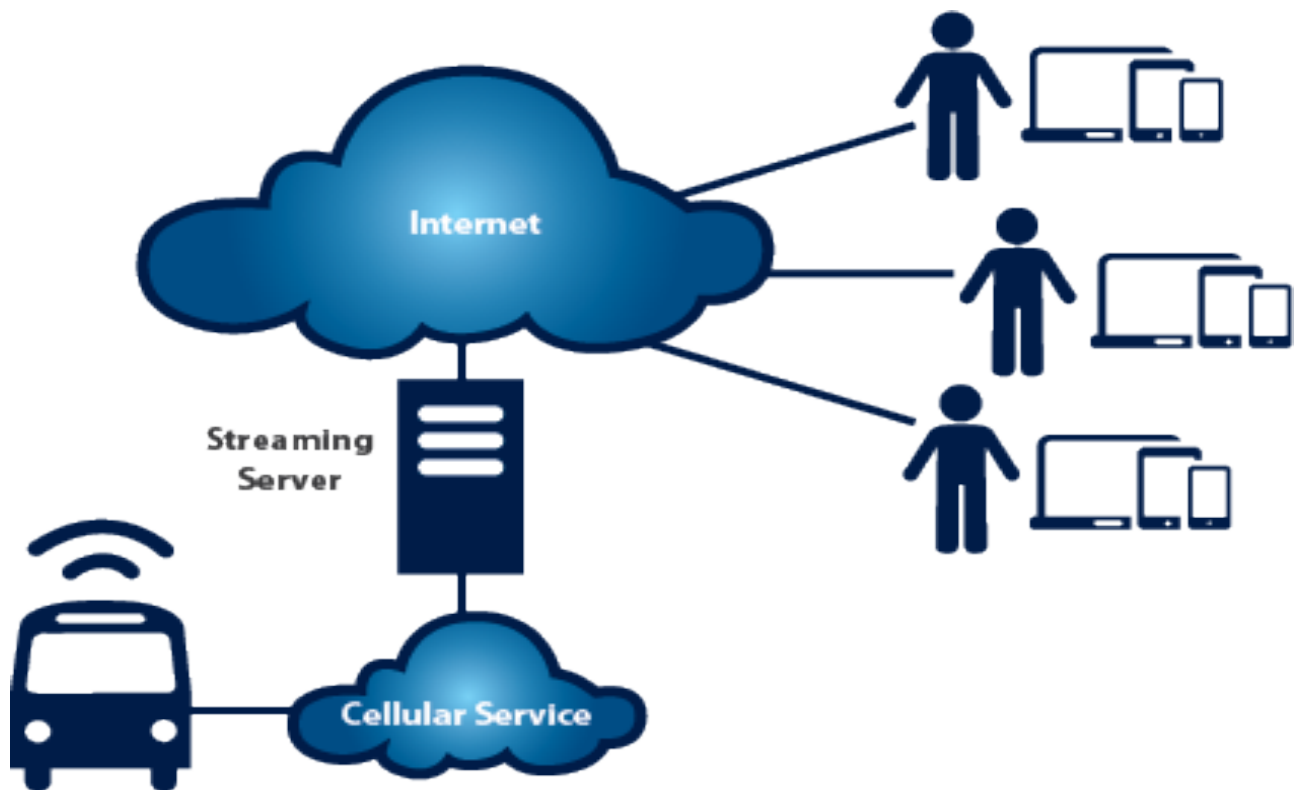

- Supports 4 ch AHD +1 ch IPC (12V PoE)
- Modular design for easy maintenance
Revolutionary anti-vibration technology for 360 degree installation
- Supports 2.5" 2TB hard disk, support SD card for mirror recording
- Dual streams for local recording and wireless transmission
- Internal U-blox GPS for location tracking
- 3G/4G for live view and management
Internal Wi-Fi for auto downloading
Built-in inertia sensor

Live Streaming: How it Works

Mobile Video Systems live video streaming service is carefully designed to offer both security and accessibility, while managing coverage issues and unpredictable data rates typical of cellular networks.

1. Secure Cellular Connection is Established

"MVS-3g Interceptor" Cellular router establishes a secure, VPN connection over the cellular network between the SSD SERIES DVR'S and the video streaming server.

2. Low-res Video Stream is Transmitted

A low-res video stream, designed for remote viewing over cellular, is transmitted from the SSD DVR to the video streaming server and accessible in your web-based live viewing application all transmitted over a secure network.