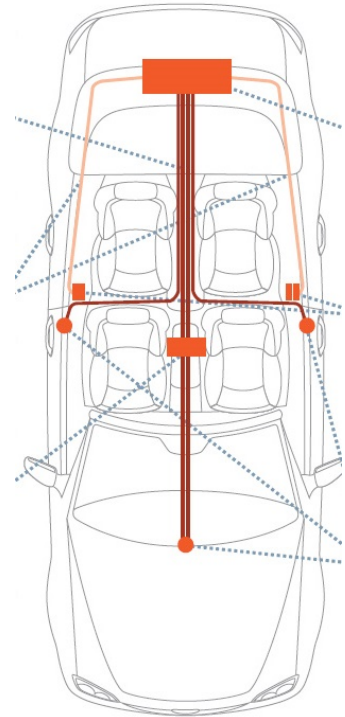

MVC-PIN-HD

Special Features

- AHD 1.3 Mega Pixel Analog 1280 TVL
- Micro Pin Hole for Maximum concealment
- Perfect for Bait Car applications

Model No.	MVC-PIN-HD	
Sensor	1/3" SONY CMOS	
System	PAL	NTSC
Effective Pixel	PAL: 1280 (H) × 960 (V)	NTSC: 1280 (H) × 960 (V)
Illumination	0.001 LUX / F1.2	
Resolution	AHD: 1.3MP 960P, Analog: 1200TVL	
Scanning Frequency	50Hz	60Hz
Gamma	0.45	
Electronic Shutter	1/50~1/100000s	1/60~1/100000s
OSD	UTC YES	
S/N	>46dB	
Lens	3.7mm	
Video Output	1.0V p-p	
Operation Temperature	-20 °C TO 50 °C	
Working Humidity	Relative humidity less than 95%	
Power	DC12V (±10%)	
Size (L×W×H)	19mm	

CAMERA COLOR MICRO AHD PIN HOLE

Bait Car Set UP

RCA to Aviation Interface Cable