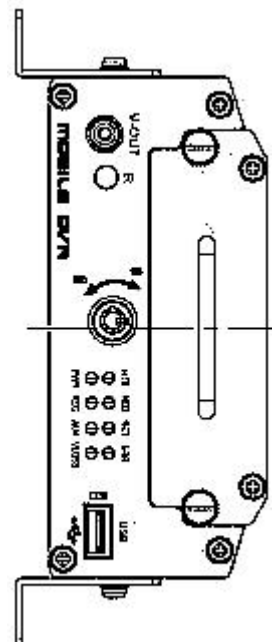

acceleration, video loss, temperature) Mirror recording
	Pre-recording	0-30minutes
	Post-recording	0-30 minutes
Playback	Playback Channel	1 channel by local playback
	Search Mode	Date/time, channel, event
Network	Ethernet	100Mbps Ethernet port, aviation connector (RJ45 port optional)
	WIFI	Supports 802.11b/g/n (optional)
	3G/4G	WCDMA / EVDO / TDD-LTE / FDD-LTE (optional)
Locating	GPS	Built in U-blox GPS module (optional). Location tracking, speed detection and time sync.
Storage	Hard disk	Supports 2.5" hard disk up to 2TB
Interface	USB	USB 2.0
	SD	SD x 1, max. 128GB
	RS232	RS232 x 1, Support extension to 4 (232 x 2, 485 x 2)
	Sensor	8 inputs, 2 outputs
	G-sensor	Built-in 3 axis G-sensor
Power	Input	DC 8-36V
	Output	12V@1A, 5V@1A
Mechanical	Dimension (L × W × H)	185mmx190mmx75mm (with mounting brackets)
	Weight	1.8 kg
Environment	Protection	IP54
	Operating Temperature	-40°C- +70°C(With heater) or -10°C- +70°C
	Operating Relative Humidity	8%-90%