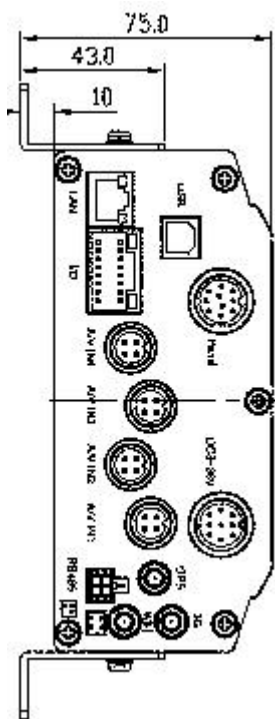

acceleration, video loss, temperature) Mirror recording
	Pre-recording	0-30minutes
	Post-recording	0-30 minutes
Playback	Playback Channel	1 channel by local playback
	Search Mode	Date/time, channel, event
Network	Ethernet	100Mbps Ethernet port, aviation connector (RJ45 port optional)
	WIFI	Supports 802.11b/g/n (optional)
	3G/4G	WCDMA / EVDO / TDD-LTE / FDD-LTE (optional)
Locating	GPS	Built in U-blox GPS module (optional). Location tracking, speed detection and time sync.
Storage	Hard disk	Supports 2.5" hard disk up to 2TB
Interface	USB	USB 2.0
	SD	SD x 1, max. 128GB
	RS232	RS232 x 1, Support extension to 4 (232 x 2, 485 x 2)
	Sensor	8 inputs, 2 outputs
	G-sensor	Built-in 3 axis G-sensor
Power	Input	DC 8-36V
	Output	12V@1A, 5V@1A
Mechanical	Dimension (L × W × H)	185mmx190mmx75mm (with mounting brackets)
	Weight	1.8 kg
Environment	Protection	IP54
	Operating Temperature	-40°C- +70°C(With heater) or -10°C- +70°C
	Operating Relative Humidity	8%-90%